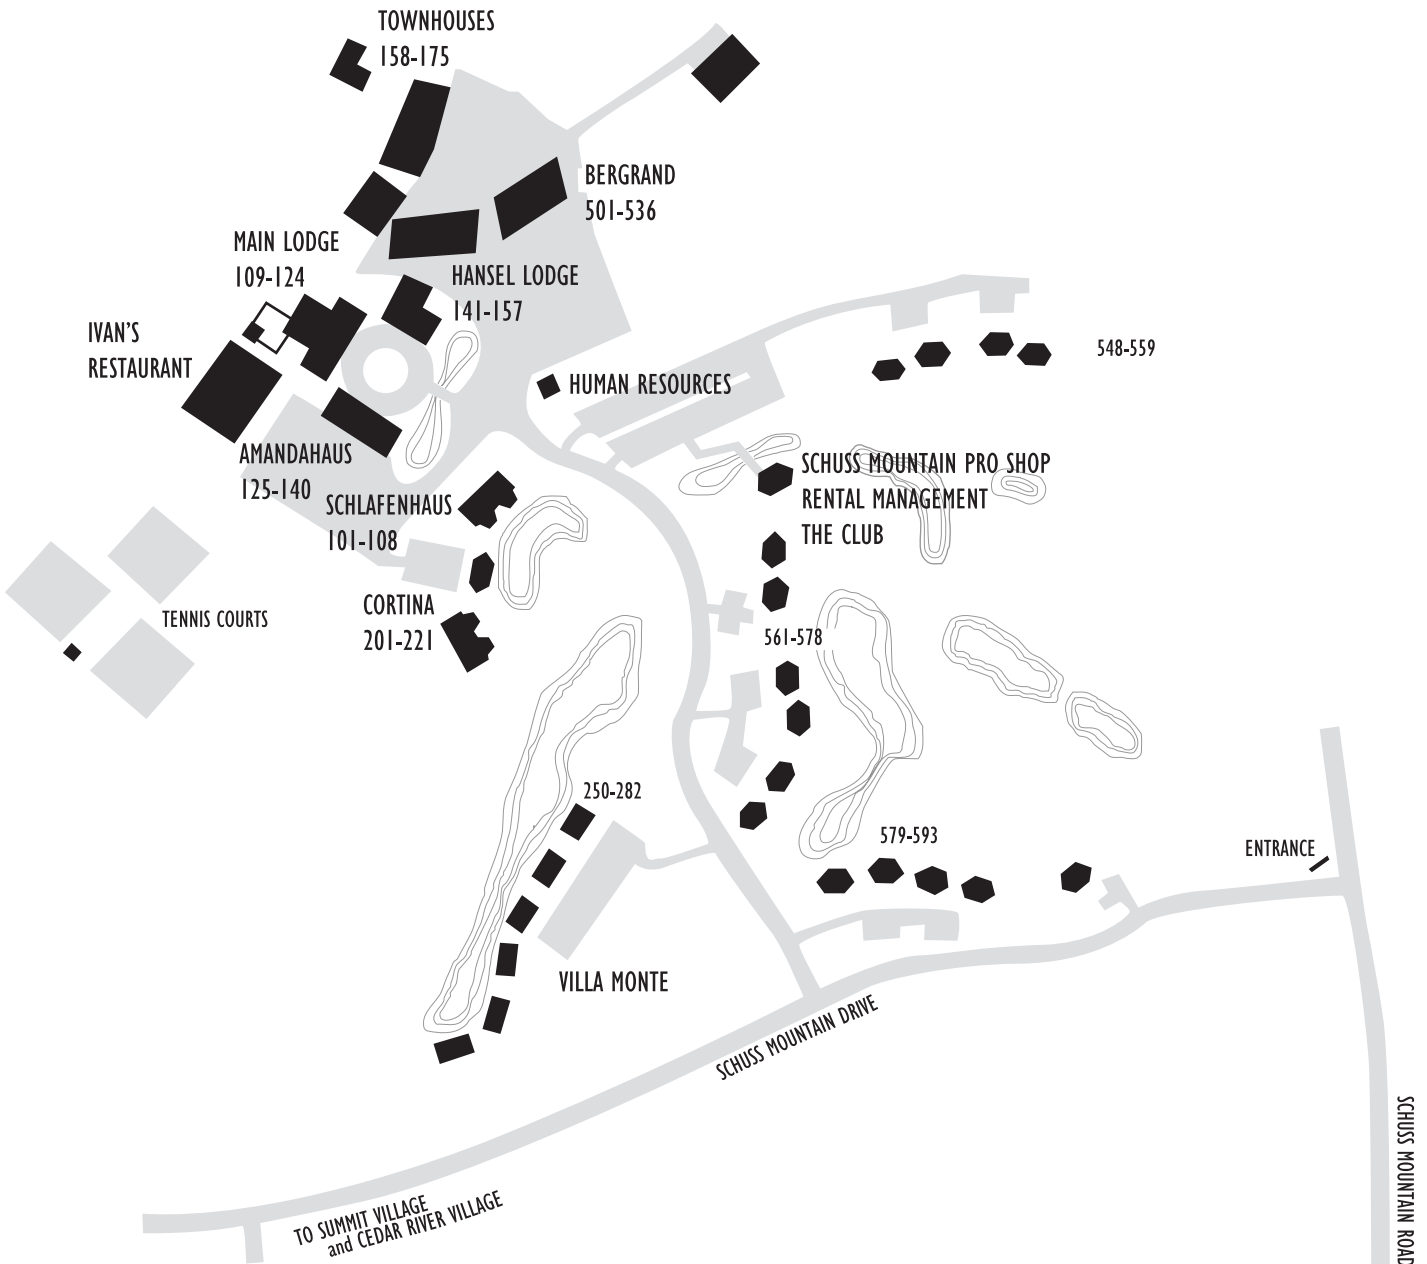

# SCHUSS VILLAGE

SHANTY CREEK RESORTS®

TO BELLAIRE M-88

M-88 TO MANCELONA