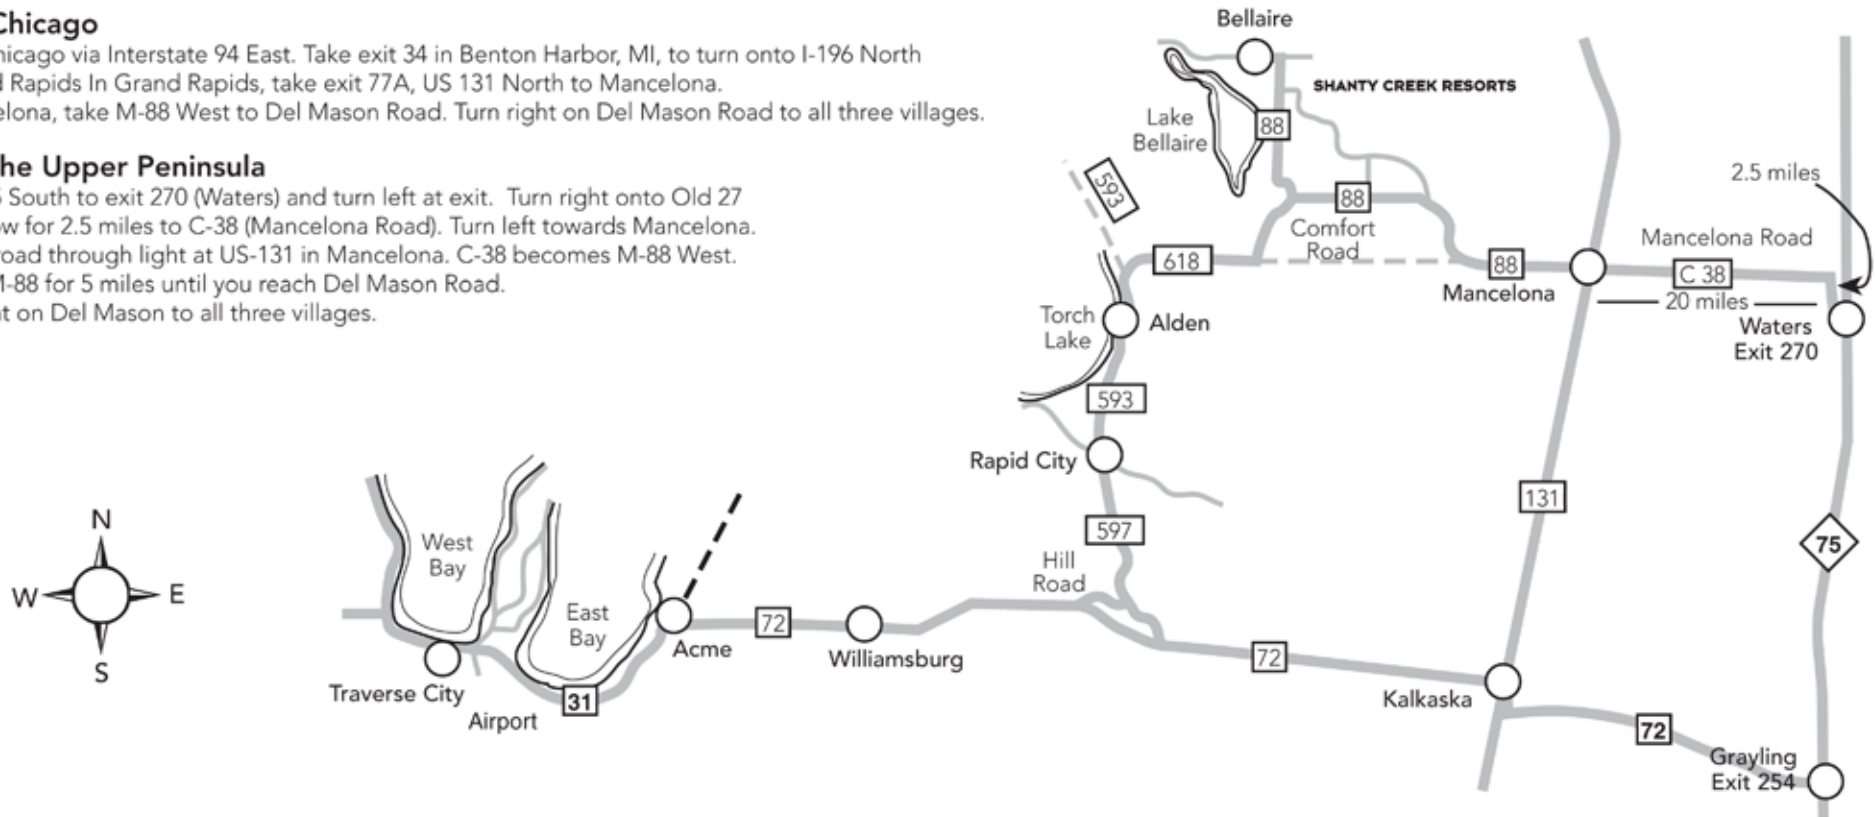

From Grand Rapids

Take US 131 North from Grand Rapids to Mancelona. In Mancelona, turn left onto M-88 and take M-88 to Del Mason Road. Turn right on Del Mason Road to all three villages.

From Lansing

Take US 127 North and merge on to I-75 North. Continue to Exit 270 (Waters) and turn left at exit. Turn right onto Old 27 and follow for 2.5 miles to C-38 or (Mancelona Road). Turn left towards Mancelona. Stay on road through light at US-131 in Mancelona. C-38 becomes M-88 West. Follow M-88 for 5 miles west to Del Mason Road. Turn right on Del Mason Road to all three villages.

From Detroit

Follow Interstate 75 North from Detroit to Exit 270 to Waters. Turn left at exit. Turn right on to Old 27 and follow for 2.5 miles to C-38 or Mancelona Road. Turn left towards Mancelona. Stay on road through light at US-131 in Mancelona. C-38 becomes M-88 West. Follow M-88 for 5 miles until you reach Del Mason Road. Turn right on Del Mason to all three villages.

From Chicago

Leave Chicago via Interstate 94 East. Take exit 34 in Benton Harbor, MI, to turn onto I-196 North to Grand Rapids. In Grand Rapids, take exit 77A, US 131 North to Mancelona. In Mancelona, take M-88 West to Del Mason Road. Turn right on Del Mason Road to all three villages.

From the Upper Peninsula

Take I-75 South to exit 270 (Waters) and turn left at exit. Turn right onto Old 27 and follow for 2.5 miles to C-38 (Mancelona Road). Turn left towards Mancelona. Stay on road through light at US-131 in Mancelona. C-38 becomes M-88 West. Follow M-88 for 5 miles until you reach Del Mason Road. Turn right on Del Mason to all three villages.