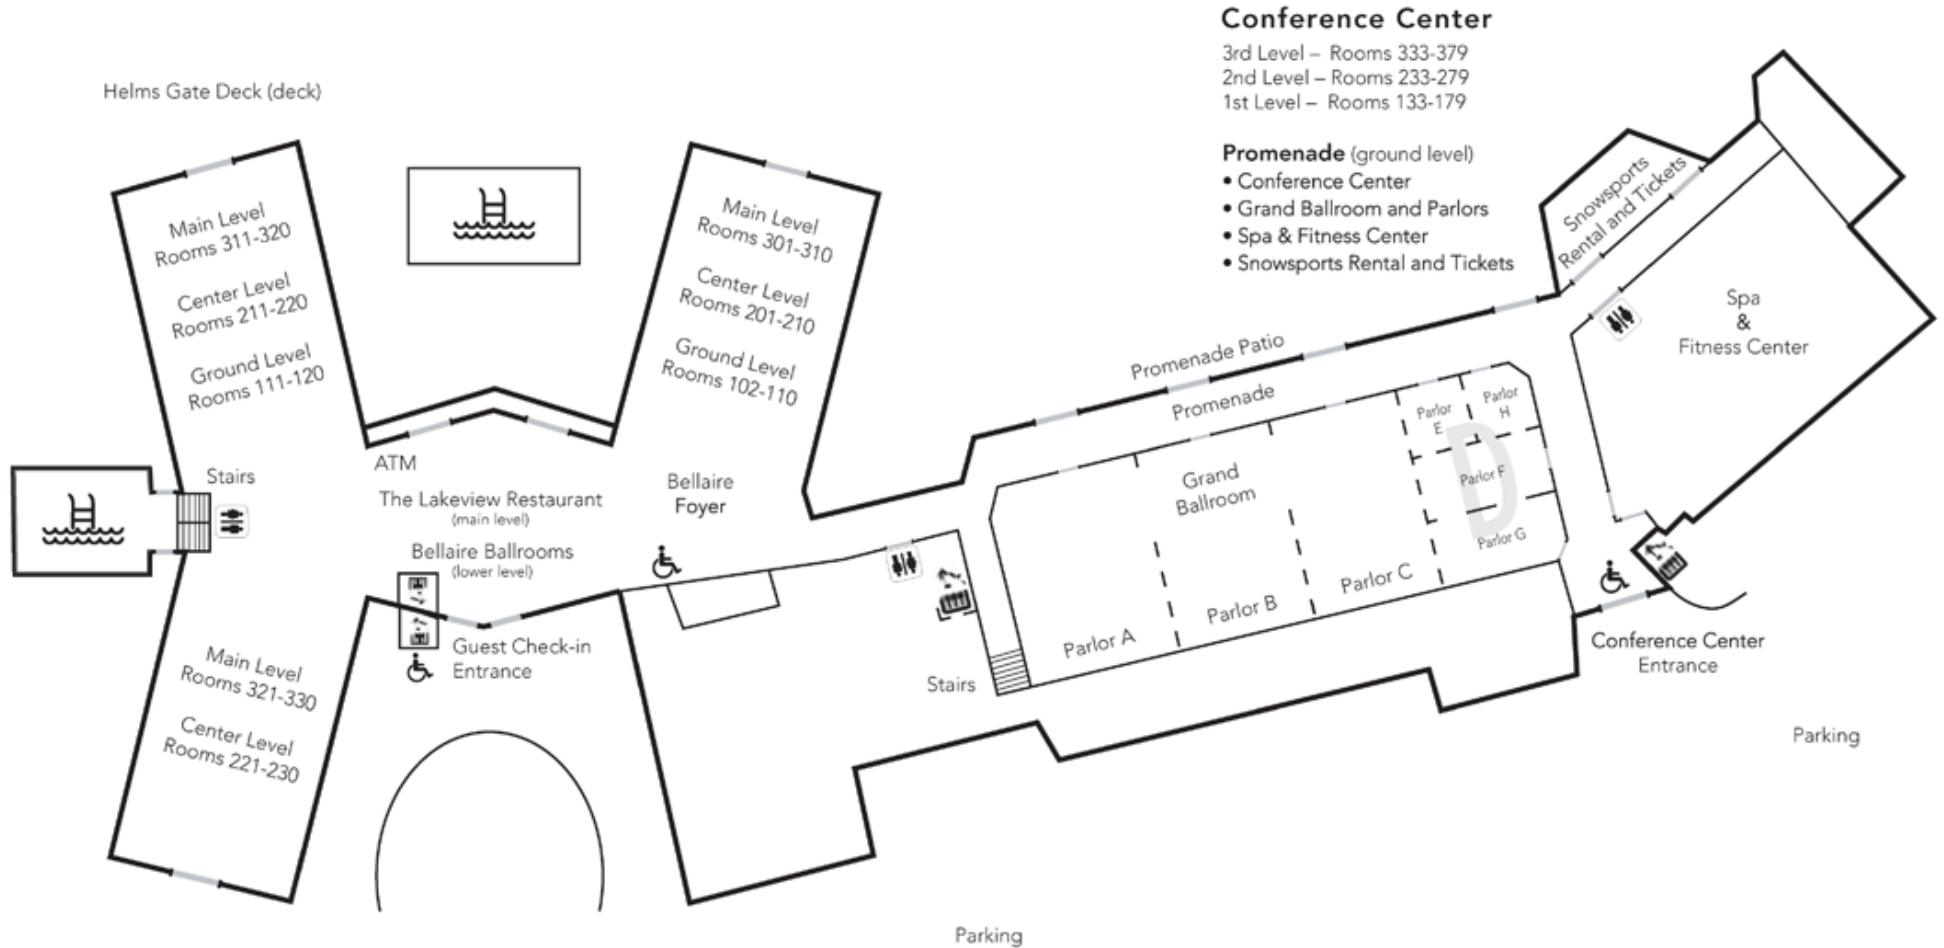

Summit Village Map

SHANTY CREEK RESORTS

Lakeview Hotel at Summit Village
5780 Shanty Creek Road • Bellaire, MI 49615

For accessibility assistance with the Summit Village Map, please call 800.678.4111.

Ice Machines (ground level)

- Indoor Pool area
- Bellaire Foyer
- Conference Center (2nd level)

Vending Machines

- Indoor Pool area
- Bellaire Foyer (center level)
- Conference Center Entrance
- Conference Center 1st, 2nd & 3rd level (soda only)

Conference Center

- 3rd Level – Rooms 333-379
- 2nd Level – Rooms 233-279
- 1st Level – Rooms 133-179

Promenade (ground level)

- Conference Center
- Grand Ballroom and Parlors
- Spa & Fitness Center
- Snowsports Rental and Tickets