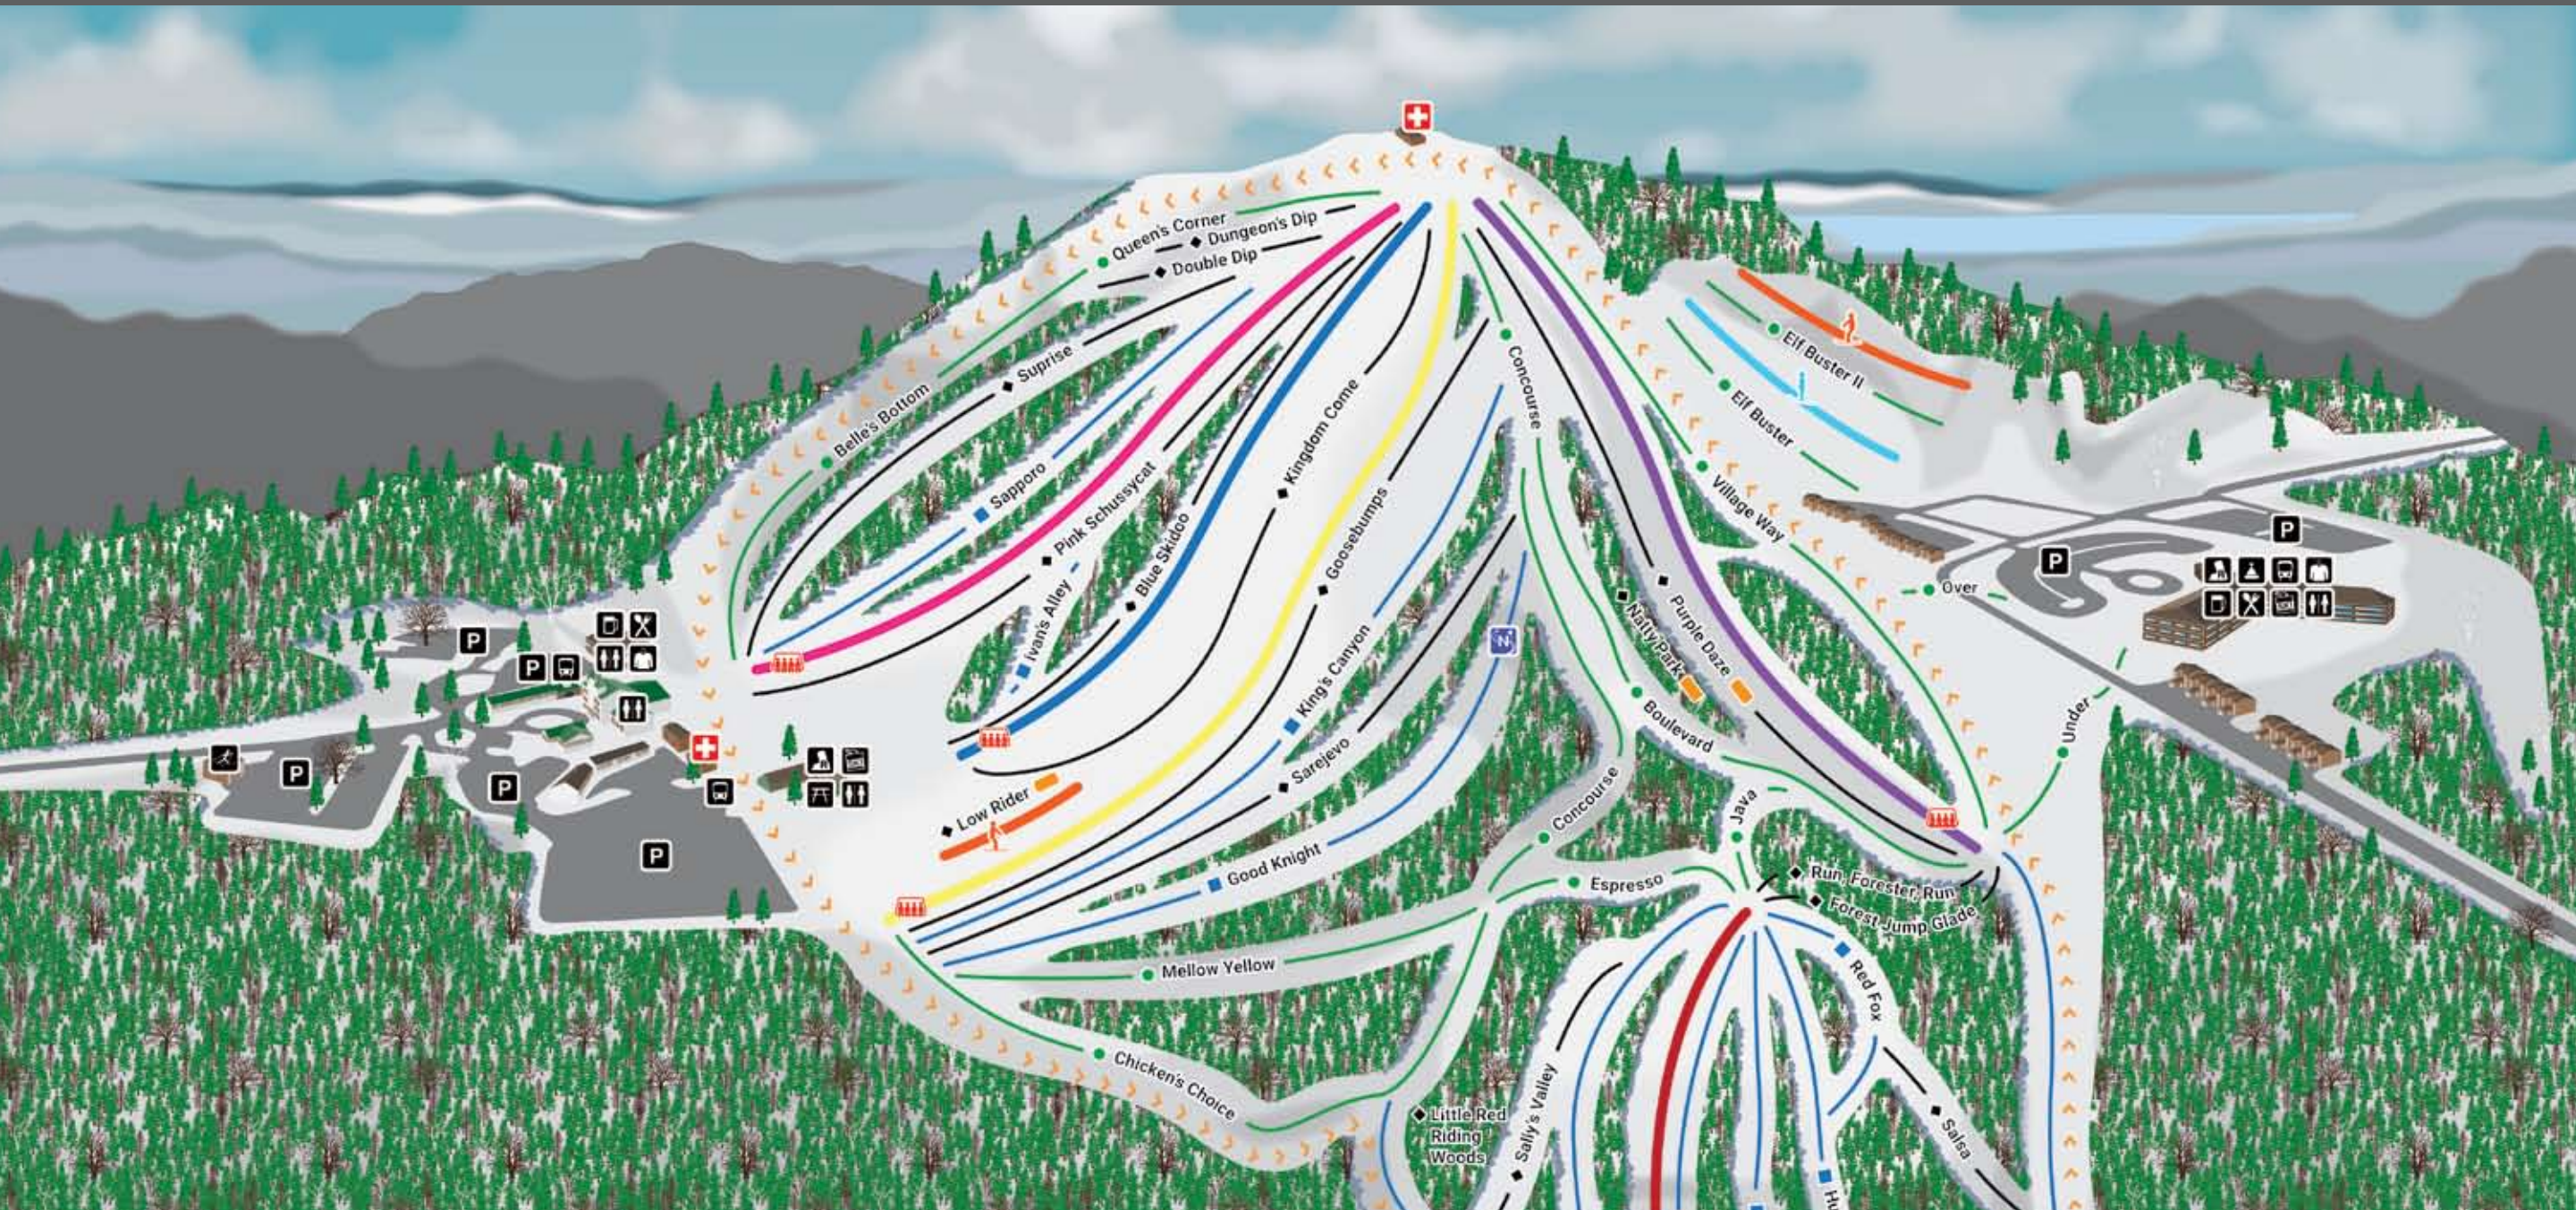

# SCHUSS MOUNTAIN

**Legend**

Food	Ski School	Ski Patrol	Quad Chairlift
Parking	Tickets	NASTAR	Double Chairlift
Restrooms	Rentals	King of The Hill	Magic Carpet
Bar	Nordic Center	Easiest	Handle Tow
Shuttle	Tubing Park	More Difficult	
Shopping		Most Difficult	
Day Lodge		Terrain Park	