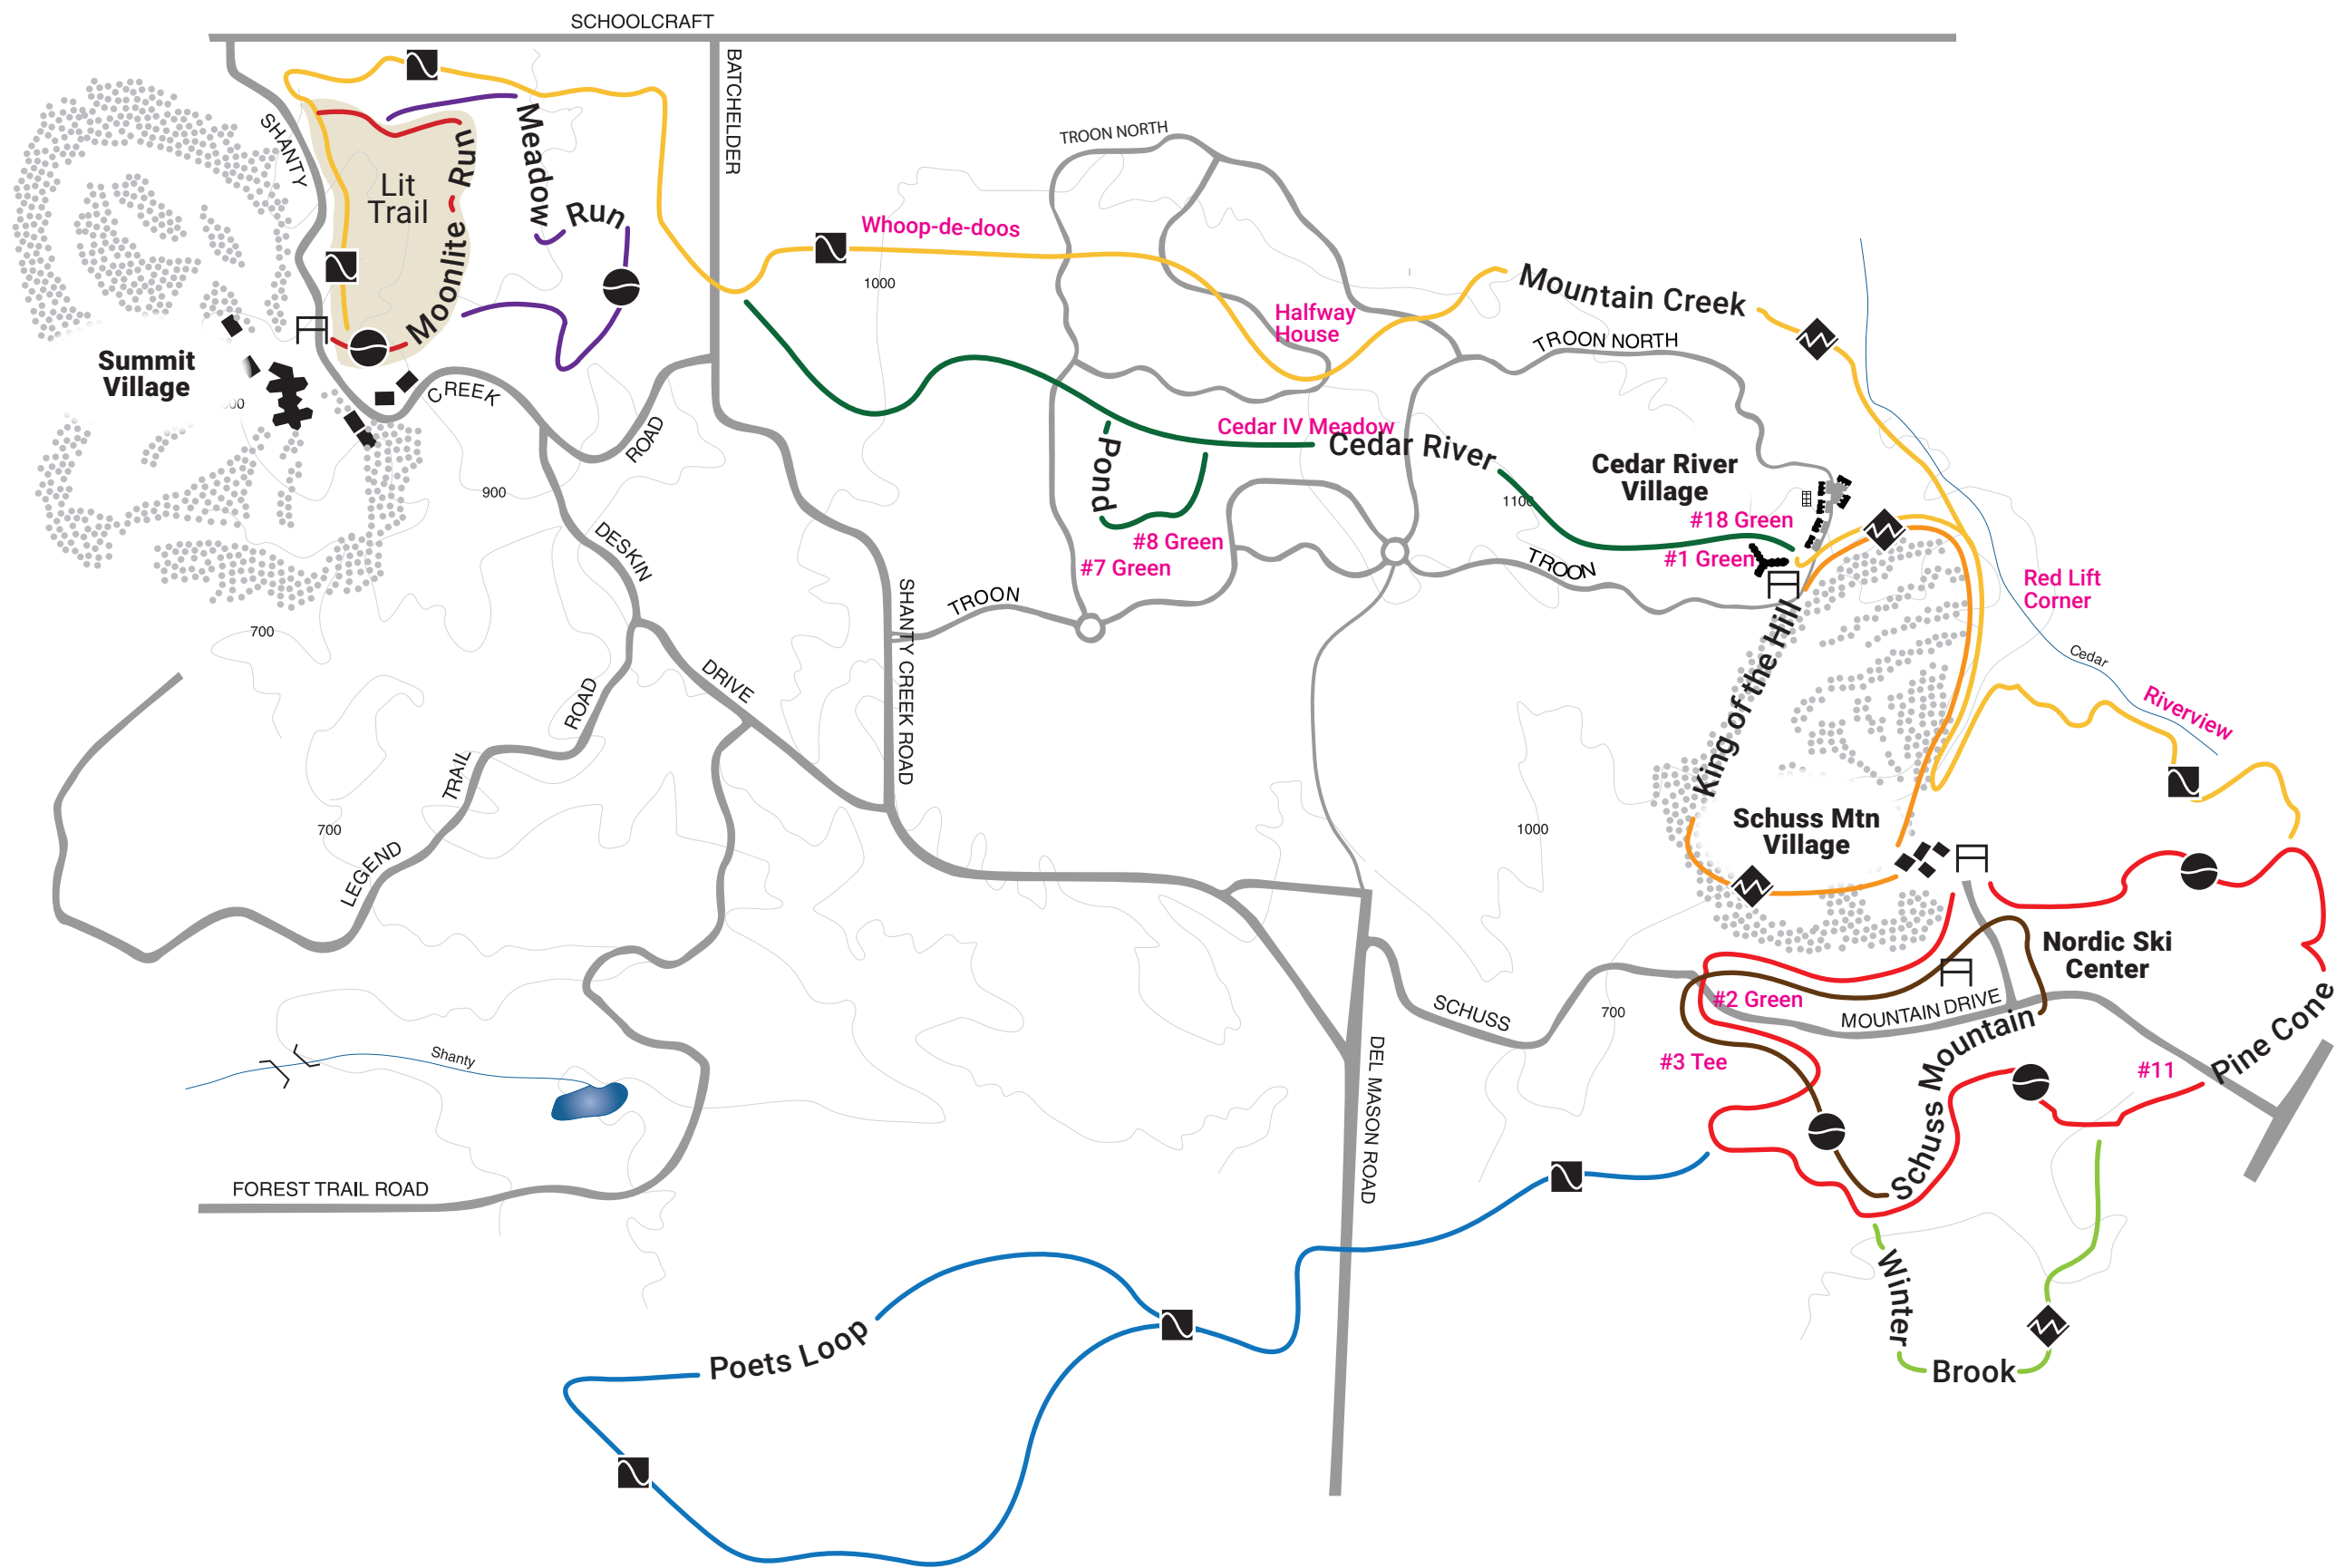

# NORDIC TRAILS

Trail Distance	km
Mountain Creek Trail	9.7
Poets Loop	4.5
Moonlite Run	1.3
Meadow Run	2.0
Pine Cone Trail	4.5
Winter Brook Trail	1.5
King of the Hill Trail	1.5
<b>Multi-Purpose Trails</b> Snowshoe and Bike	
Schuss Mountain	3
Cedar River	3
Pond Loop	.5

Trail Markings	
Easiest	
Moderate	
Difficult	
Lit Trail	
Trail Head	
Landmarks	<b>Aa</b>