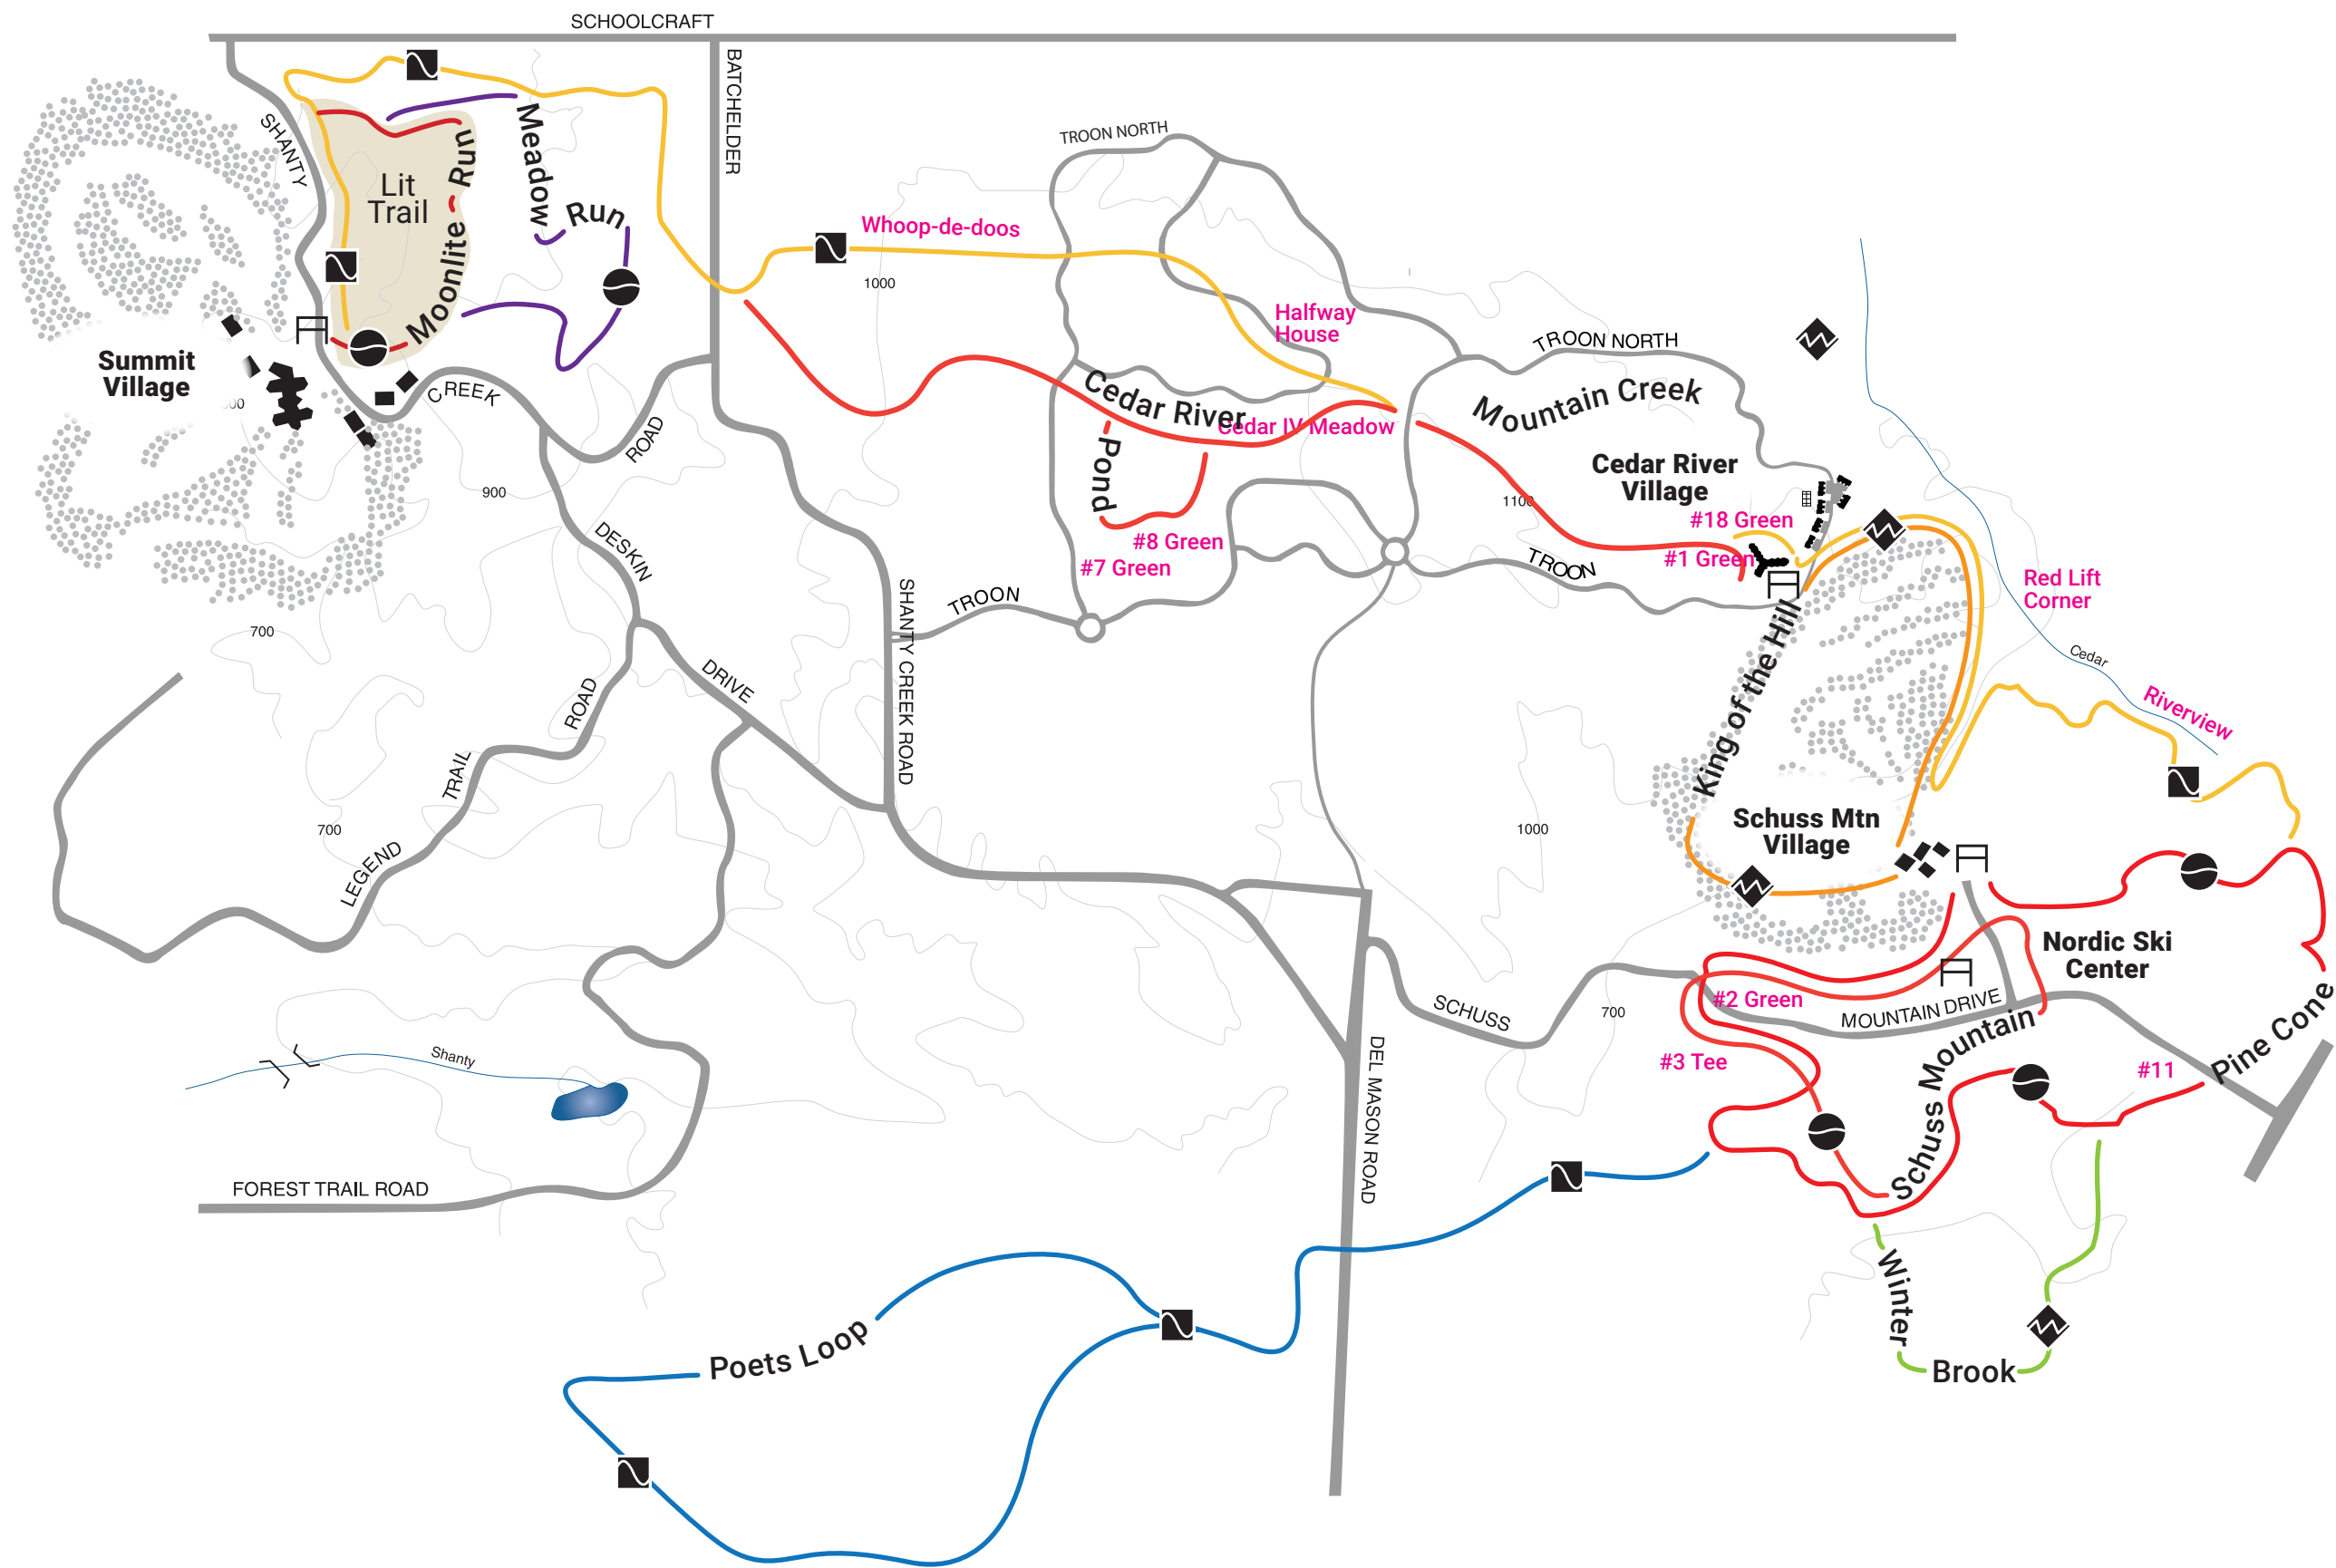

NORDIC TRAILS

Trail Distance	km
Mountain Creek Trail	9.7
Poets Loop	4.5
Moonlite Run	1.3
Meadow Run	2.0
Pine Cone Trail	4.5
Winter Brook Trail	1.5
King of the Hill Trail	1.5
Multi-Purpose Trails Snowshoe and Bike	
Schuss Mountain	3
Cedar River	3
Pond Loop	.5

Trail Markings	
Easiest	
Moderate	
Difficult	
Lit Trail	
Trail Head	
Landmarks	Aa