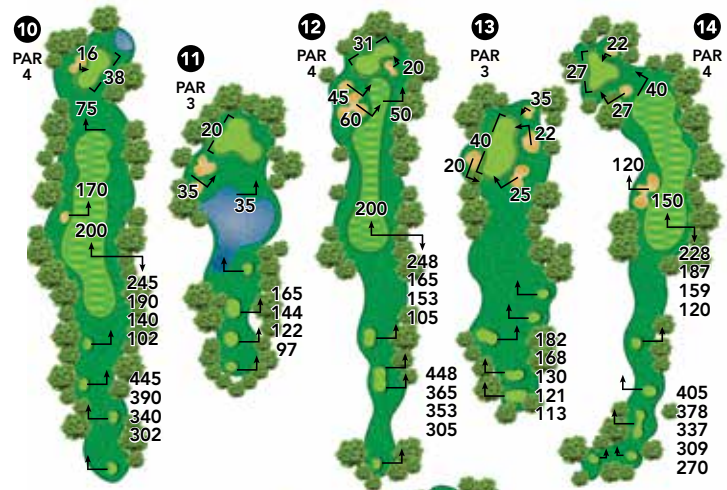

Bellaire, MI | shantycreek.com | 231.533.2020

SHANTY CREEK RESORT  
HAWK'S EYE GC