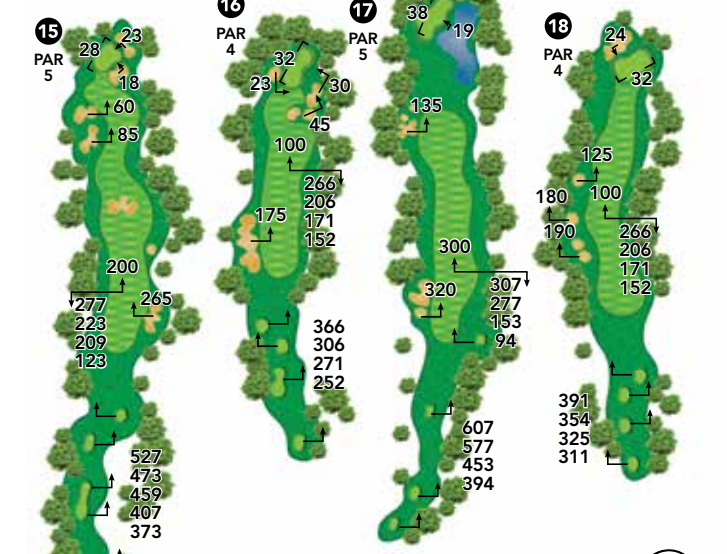

Bellaire, MI | shantycreek.com | 231.533.2020

SHANTY CREEK RESORT  
HAWK'S EYE GC