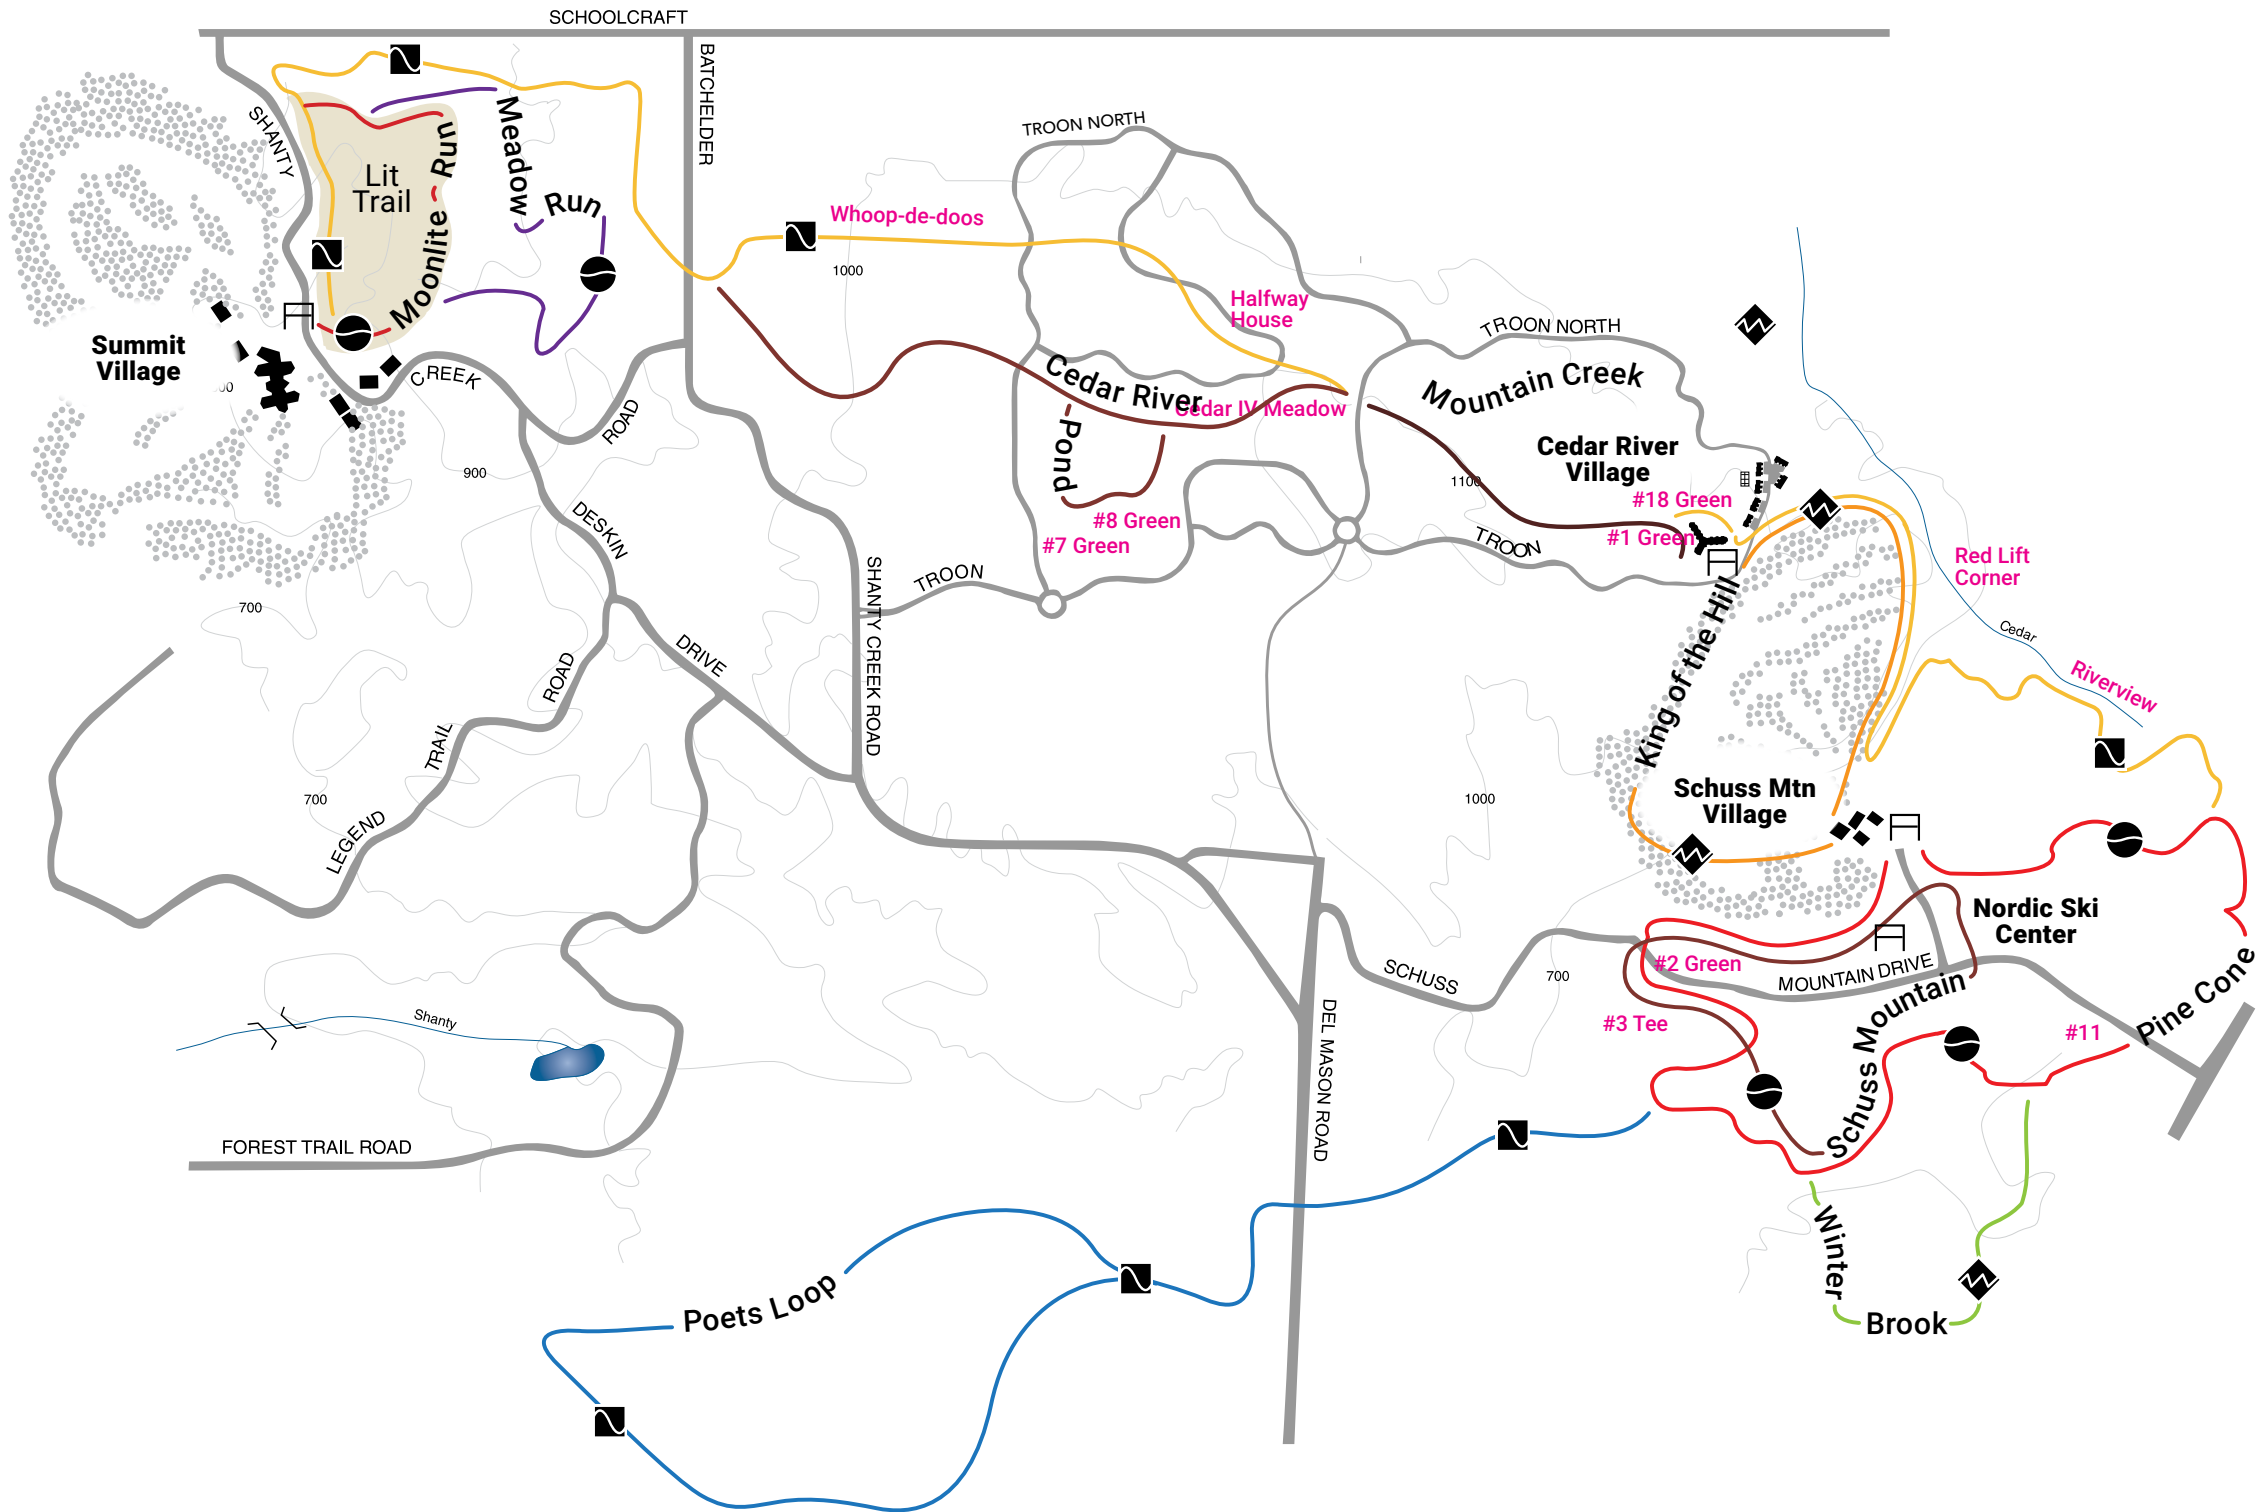

NORDIC TRAILS

Trail Markings

- Easiest  Trail Head
- Moderate  Landmarks
- Difficult 
- Lit Trail 

Nordic

	km
 Mountain Creek	9.7
 Poets Loop	4.5
 Moonlite Run	1.3
 Meadow Run	2.0

 Pine Cone	4.5
 Winter Brook	1.5
 King of the Hill	1.5

Multi-Purpose

	km
 Schuss Mountain	3
 Cedar River	3
 Pond Loop	.5