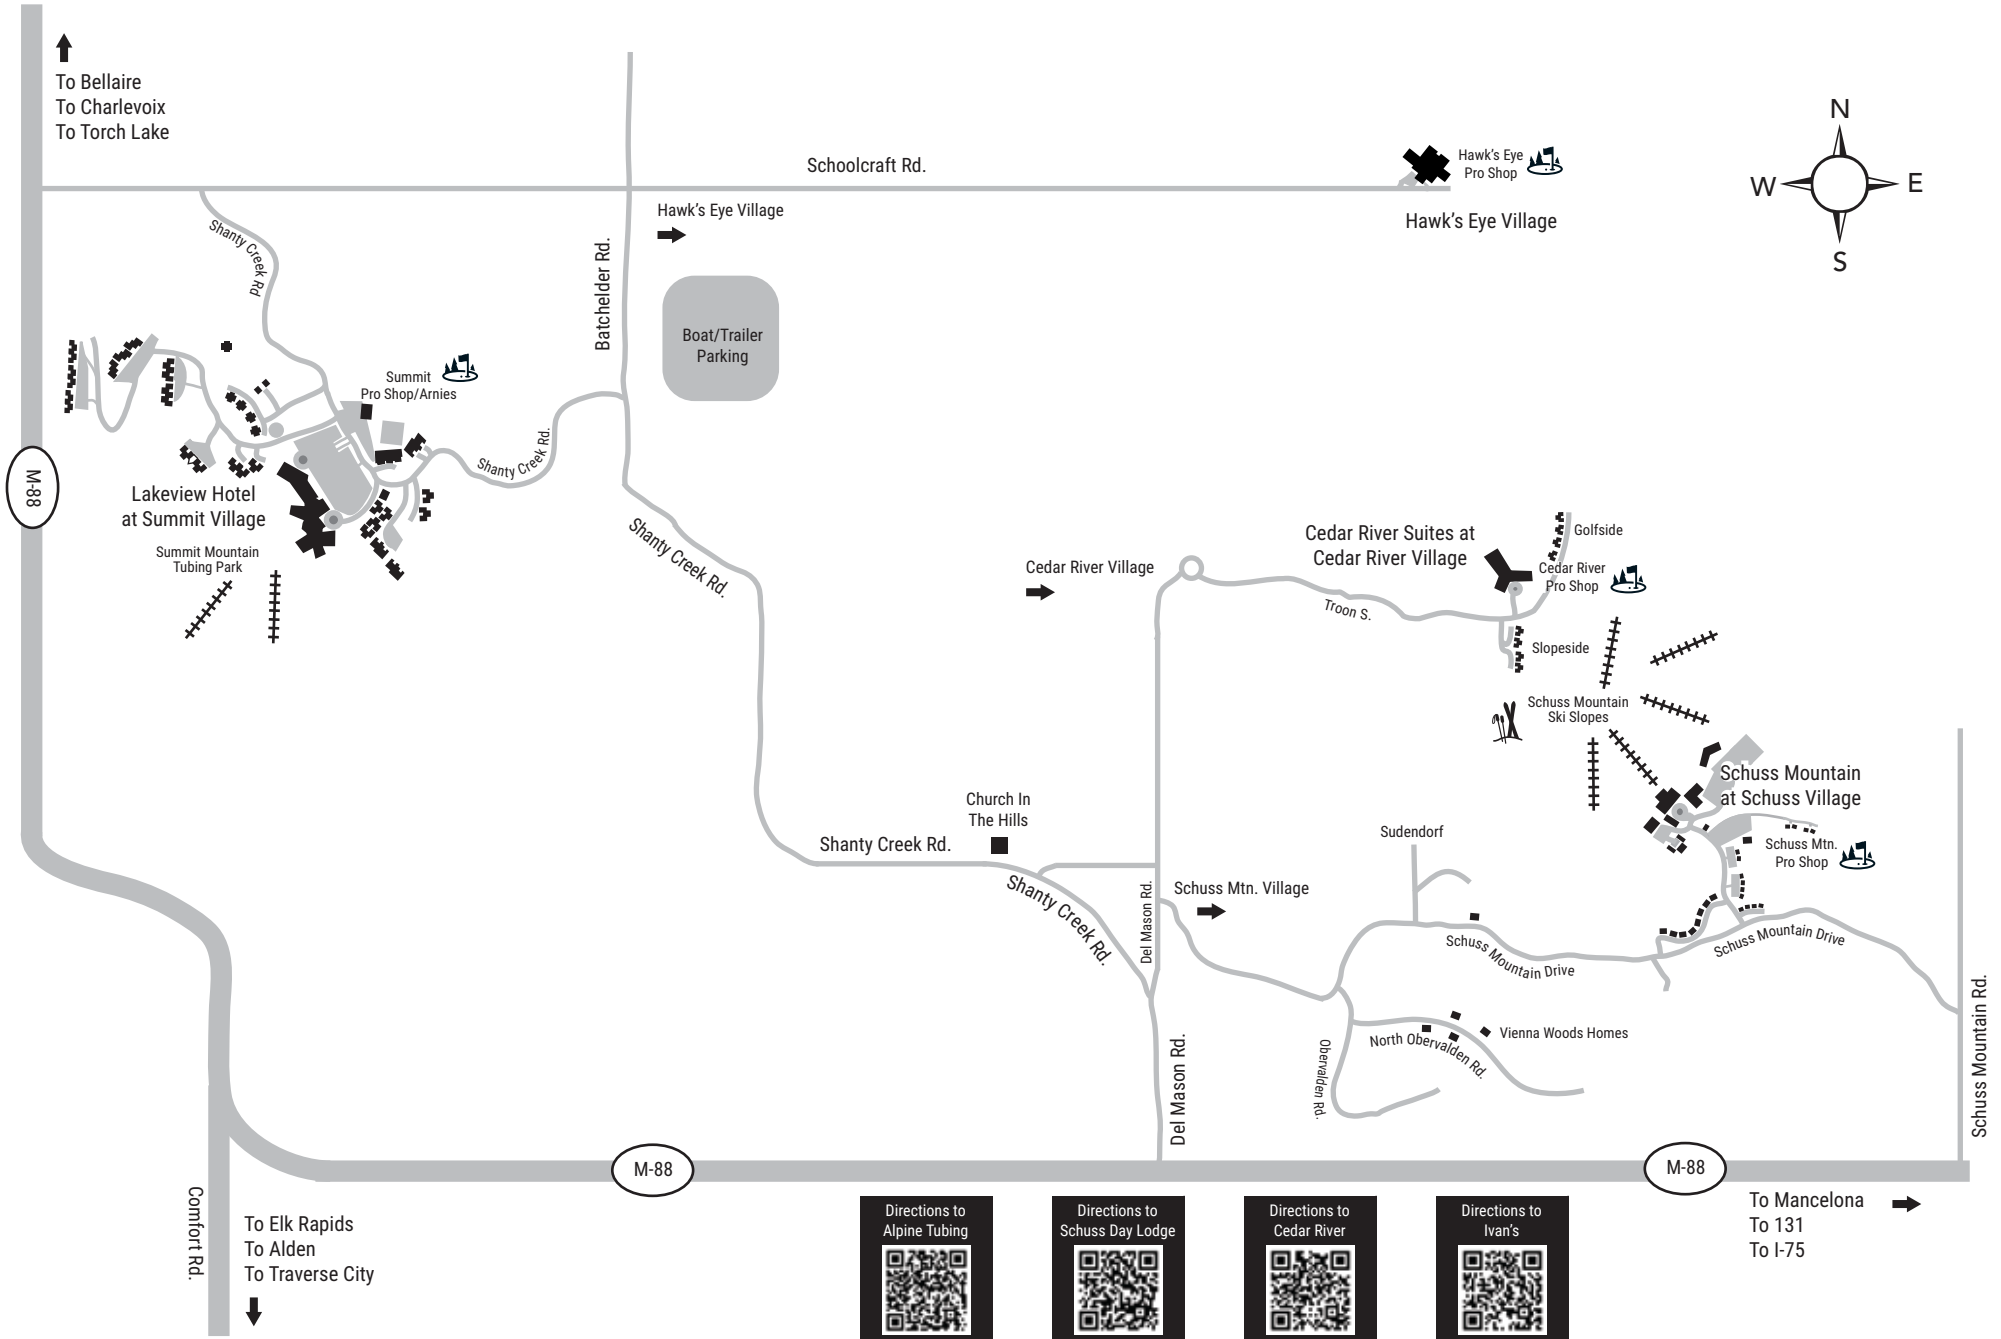

↑
To Bellaire
To Charlevoix
To Torch Lake

↓
To Elk Rapids
To Alden
To Traverse City

Directions to
Alpine Tubing

Directions to
Schuss Day Lodge

Directions to
Cedar River

Directions to
Ivan's

→
To Mancelona
To 131
To I-75

SHANTY CREEK RESORT

RESORT MAP

Lakeview Hotel at Summit Village
5780 Shanty Creek Road
Bellaire, MI 49615

The Lodge at Cedar River Village
2400 Troon South
Bellaire, MI 49615

Schuss Mountain
1826 Schuss Mountain Ln
Mancelona, MI 49659

Hawk's Eye
2620 Hawk's Eye Drive
Bellaire, MI 49615